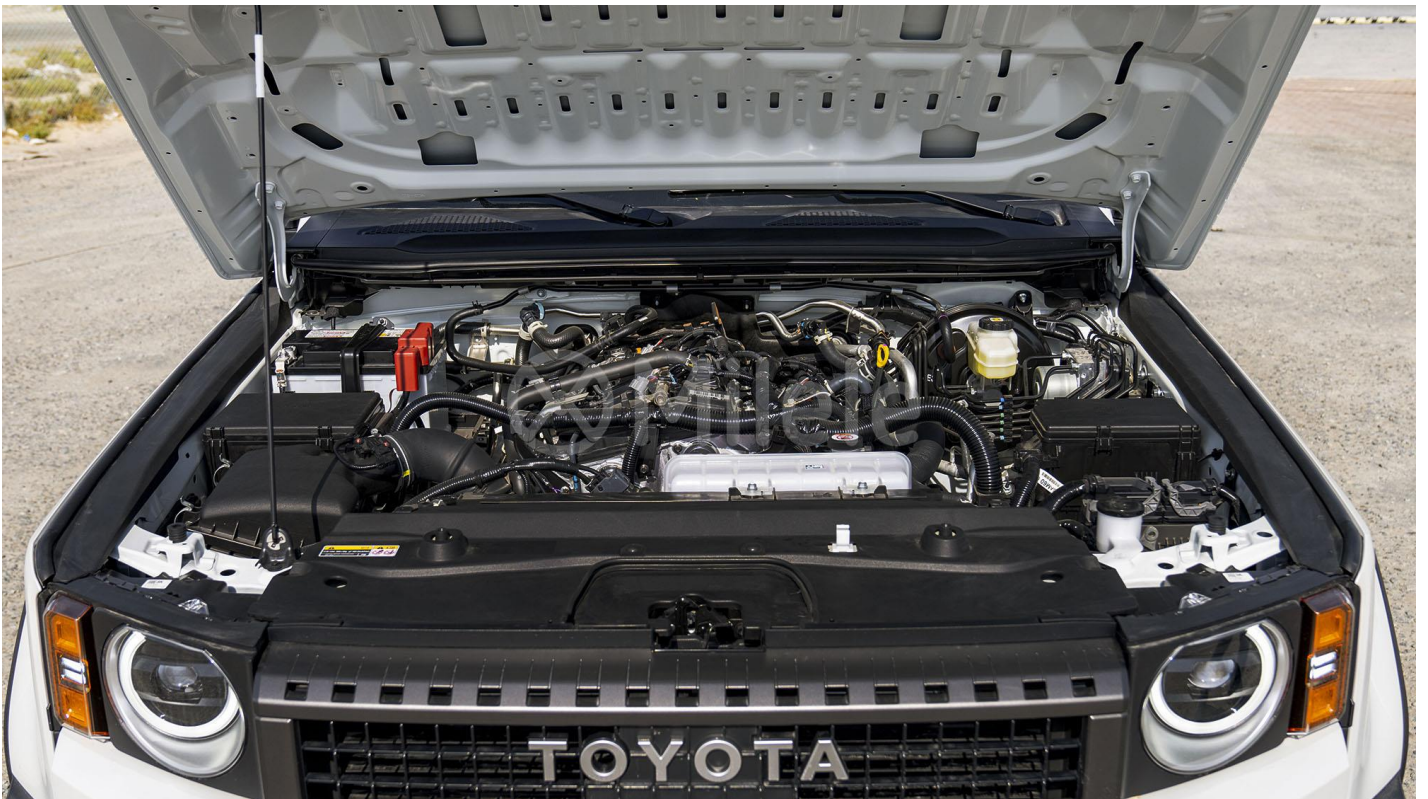

Milele
Automotive, Mobility, and Beyond

Ras Al Khor3, Dubai - UAE

P.O Box 6339

+971504996459

info@milele.com

www.milele.com

www.milele.com

Click Here