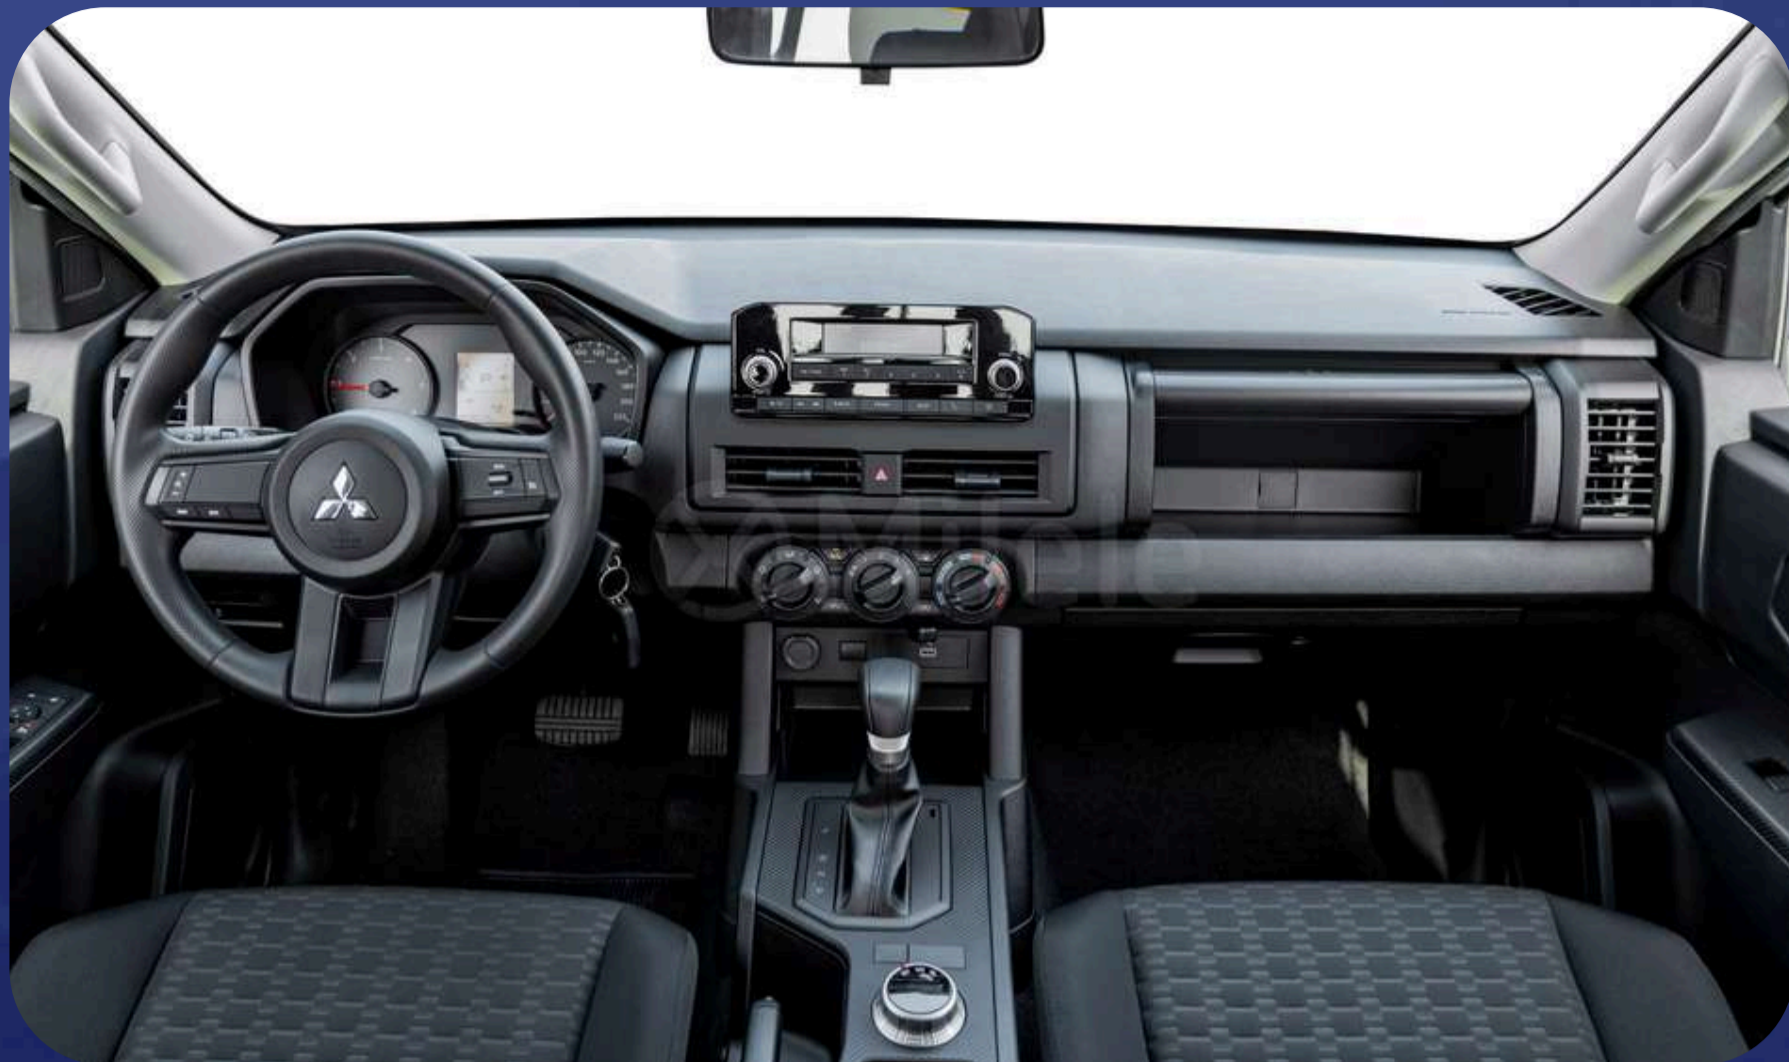

DRIVER'S ASSIST

	Cruise Control	Yes
	Lane Keep Assist	No
	Lane Departure Warning	No
	Blind Spot Monitoring	No
	Forward Collision Warning	No
	Automatic Emergency Braking	No
	Driver Attention Alert	No
	Parking Sensors	No
	Rearview Camera	No
	360° Surround View Camera	No
	Hill Start Assist	Yes
	Hill Descent Control	No
	Crawl Control	No

SAFETY FEATURES

	Front Airbags	Yes
	Side & Curtain Airbags	No
	Anti-Lock Braking System	Yes
	Electronic Stability Control	Yes
	Traction Control System	Yes
	Brake Assist	Yes
	Seatbelts with Pretensioners	Yes
	ISOFIX / Child Seat Anchors	Yes
	Tyre Pressure Monitoring System	Yes
	Rear Door Child Lock	Yes
	Crash Sensor Fuel Cut-Off	Yes
	Auto Brake Hold	No
	Engine Immobilizer	Yes