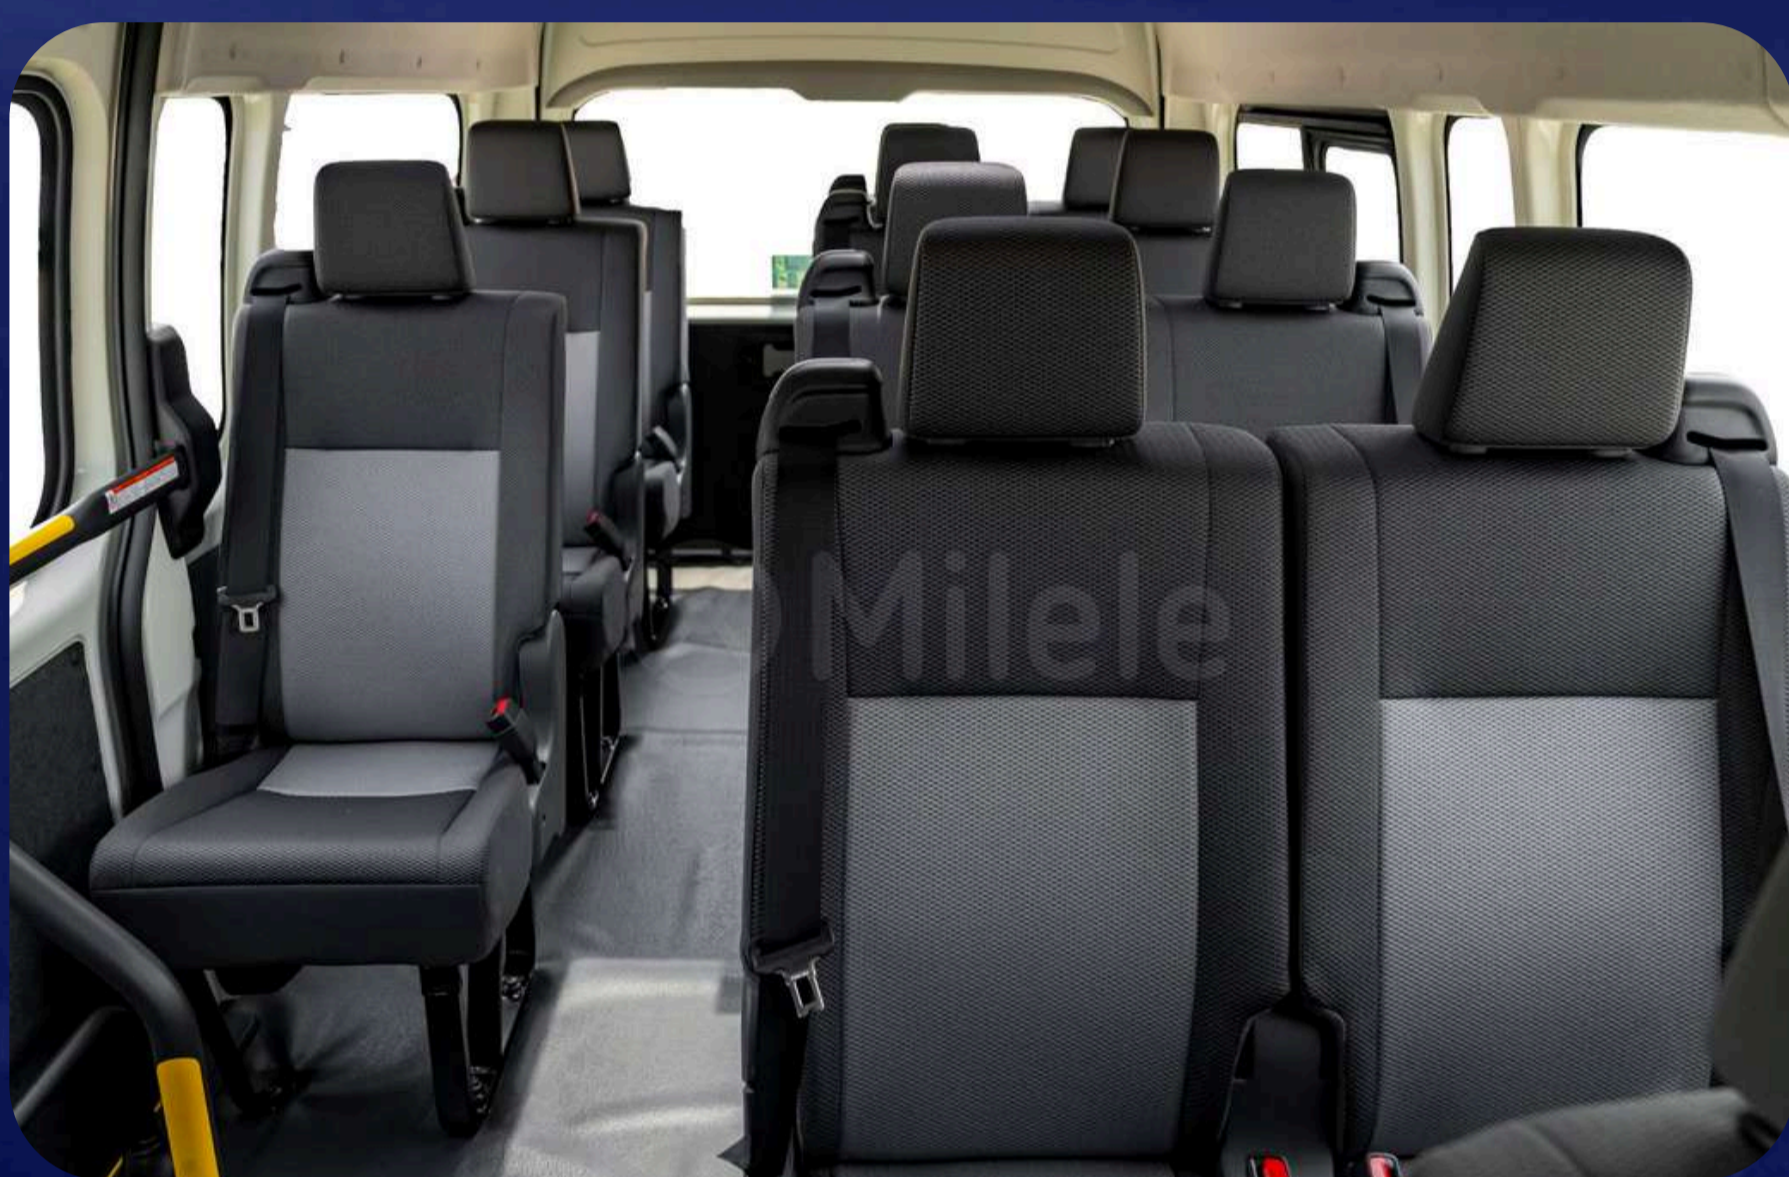

DIMENSIONS

Length	5915 mm
Width	1950 mm
Height	2280 mm
Wheelbase	3860 mm
Ground Clearance	185 mm

WHEELS & HANDLING

Brakes	Disks
Turning Circle	12.8 m
Tyre Size	235/65 R16C
Rim Material	Steel
Tire Load	115/113

INTERIOR FEATURES

 Instrument Cluster	Analog + TFT
 Steering Wheel Controls	Yes
 Air Conditioning	Yes
 Infotainment Screen	Yes
 Apple CarPlay & Android Auto	No
 Speakers	2
 Power Windows	Yes
 Seating Material	Fabric
 Front Seats Adjustment	Manual
 USB Ports	Yes
 Cup Holders	Yes
 Storage Compartments	Yes
 Push Button Start	No