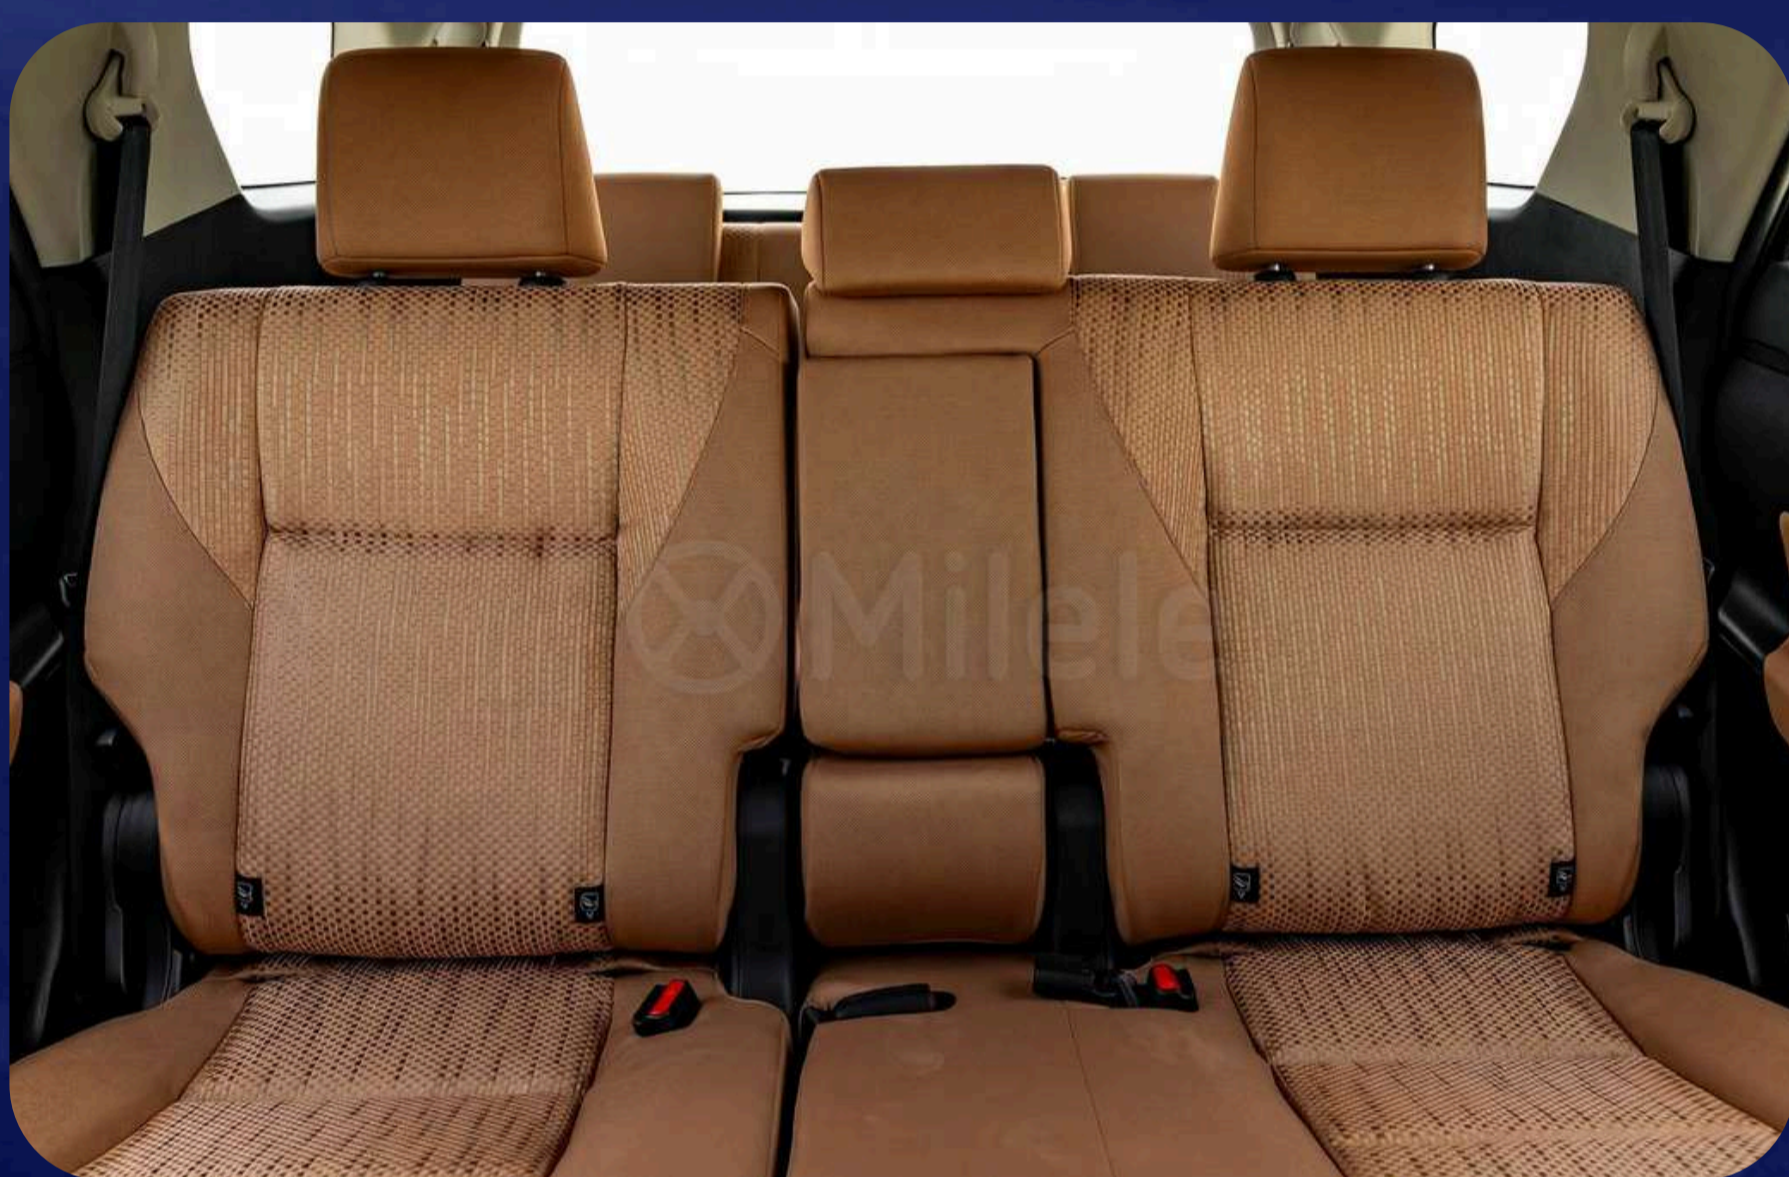

EXTERIOR FEATURES

	Headlights	LED
	Daytime Running Lights (DRL)	Yes
	Fog Lights	No
	Power-Folding Mirrors	Yes
	Side Mirrors	Body Color
	Adaptive Headlights	No
	Headlight Washers	No
	Sunroof	No
	Rear Spoiler	Yes
	Door Handles	Chrome
	Side Steps	Yes
	Door Entry	Central Locking
	Colour Tone	One-Tone

INTERIOR FEATURES

	Instrument Cluster	Analog + LCD
	Steering Wheel Controls	Yes
	Air Conditioning	Manual
	Infotainment Screen	Yes
	Apple CarPlay & Android Auto	Yes
	Speakers	6
	Power Windows	Yes
	Seating Material	Fabric
	Front Seats Adjustment	Manual
	USB Ports	Yes
	Cup Holders	Yes
	Storage Compartments	Yes
	Push Button Start	No