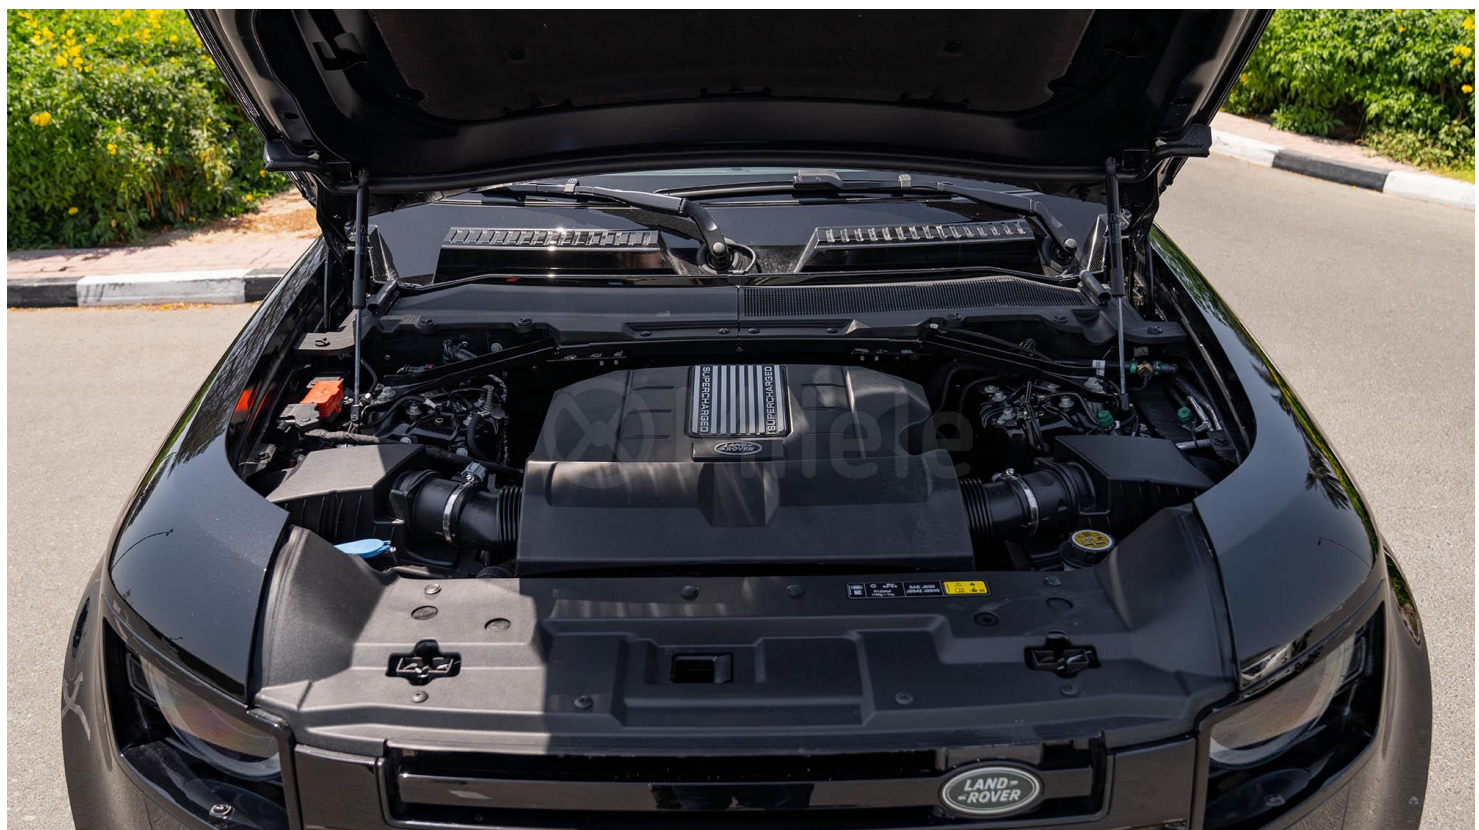

Milele
Automotive, Mobility, and Beyond

Ras Al Khor3, Dubai - UAE

P.O Box 6339

+971504996459

info@milele.com

www.milele.com

www.milele.com