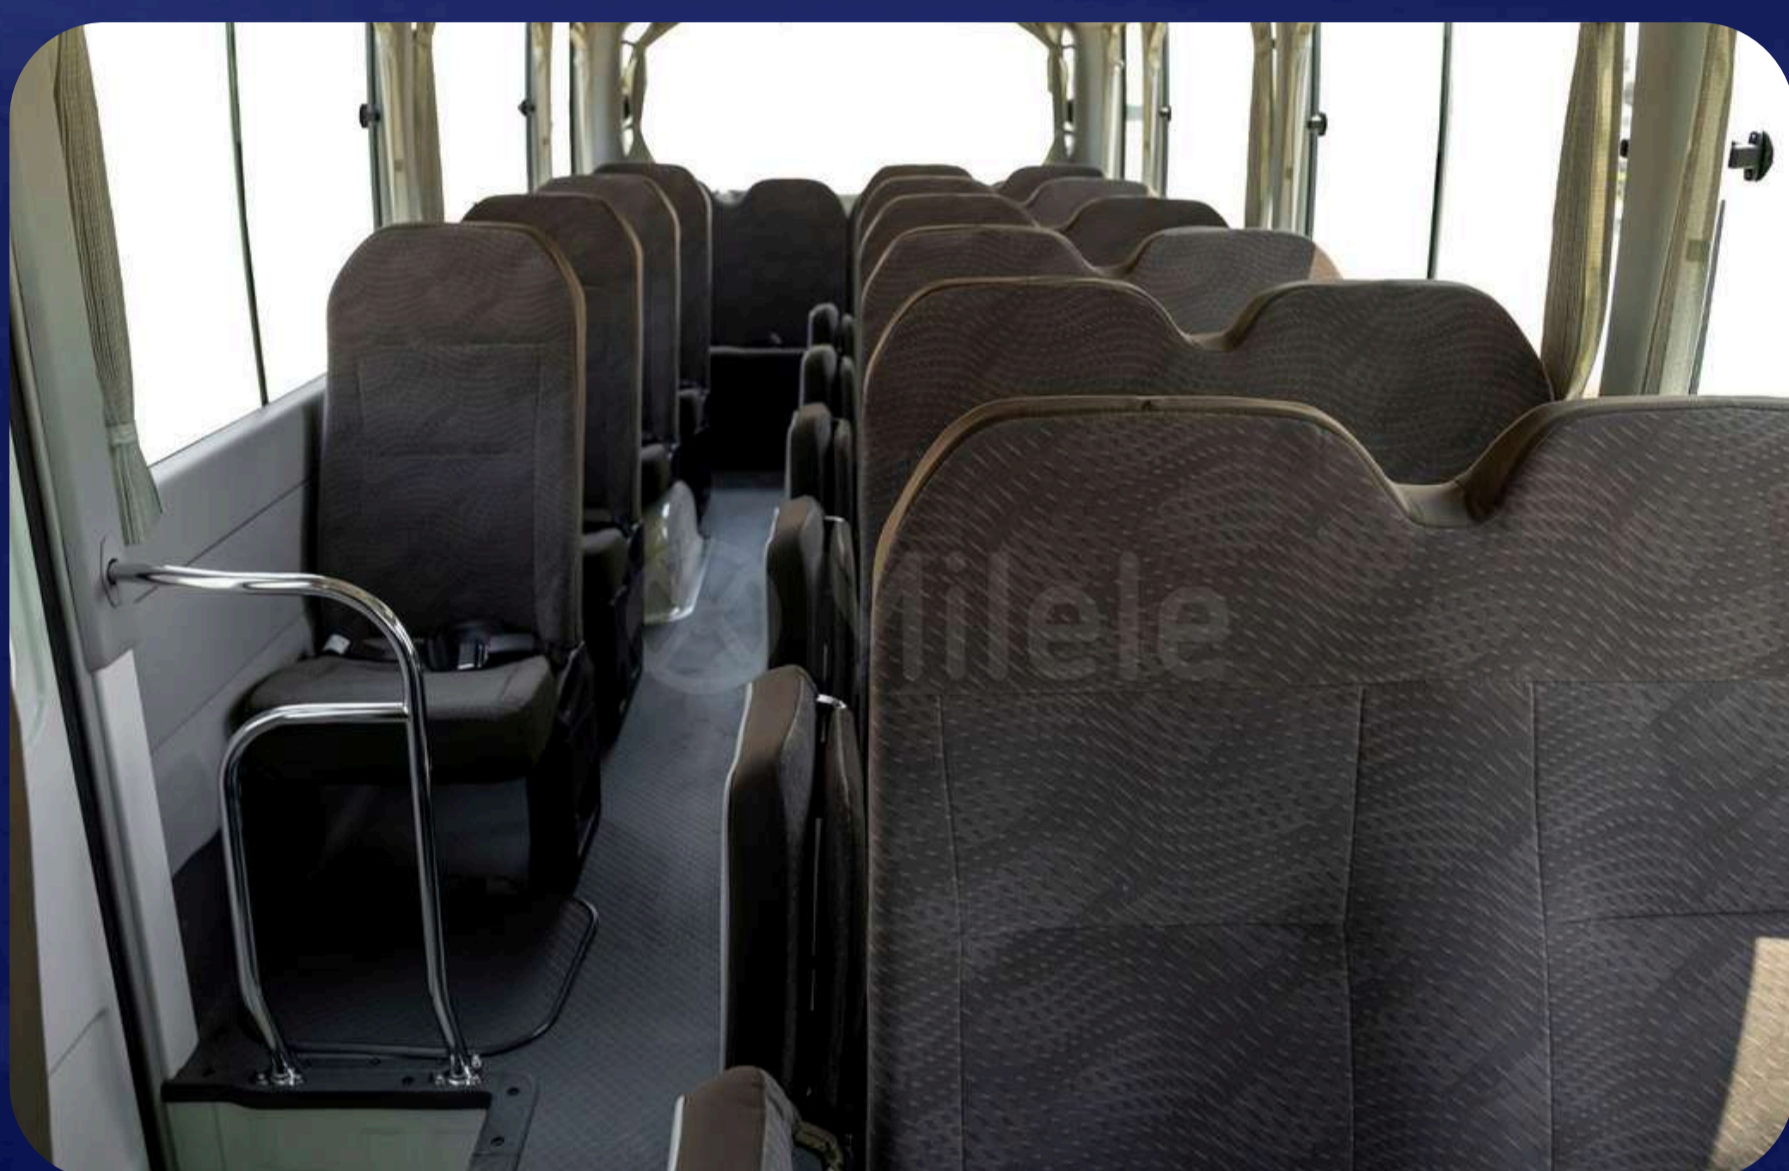

INTERIOR FEATURES

	Instrument Cluster	Analog
	Steering Wheel Controls	No
	Air Conditioning	Yes
	Infotainment Screen	Yes
	Apple CarPlay & Android Auto	No
	Speakers	4
	Power Windows	No
	Seating Material	Fabric
	Front Seats Adjustment	Manual
	USB Ports	Yes
	Cup Holders	Yes
	Storage Compartments	Yes
	Push Button Start	No