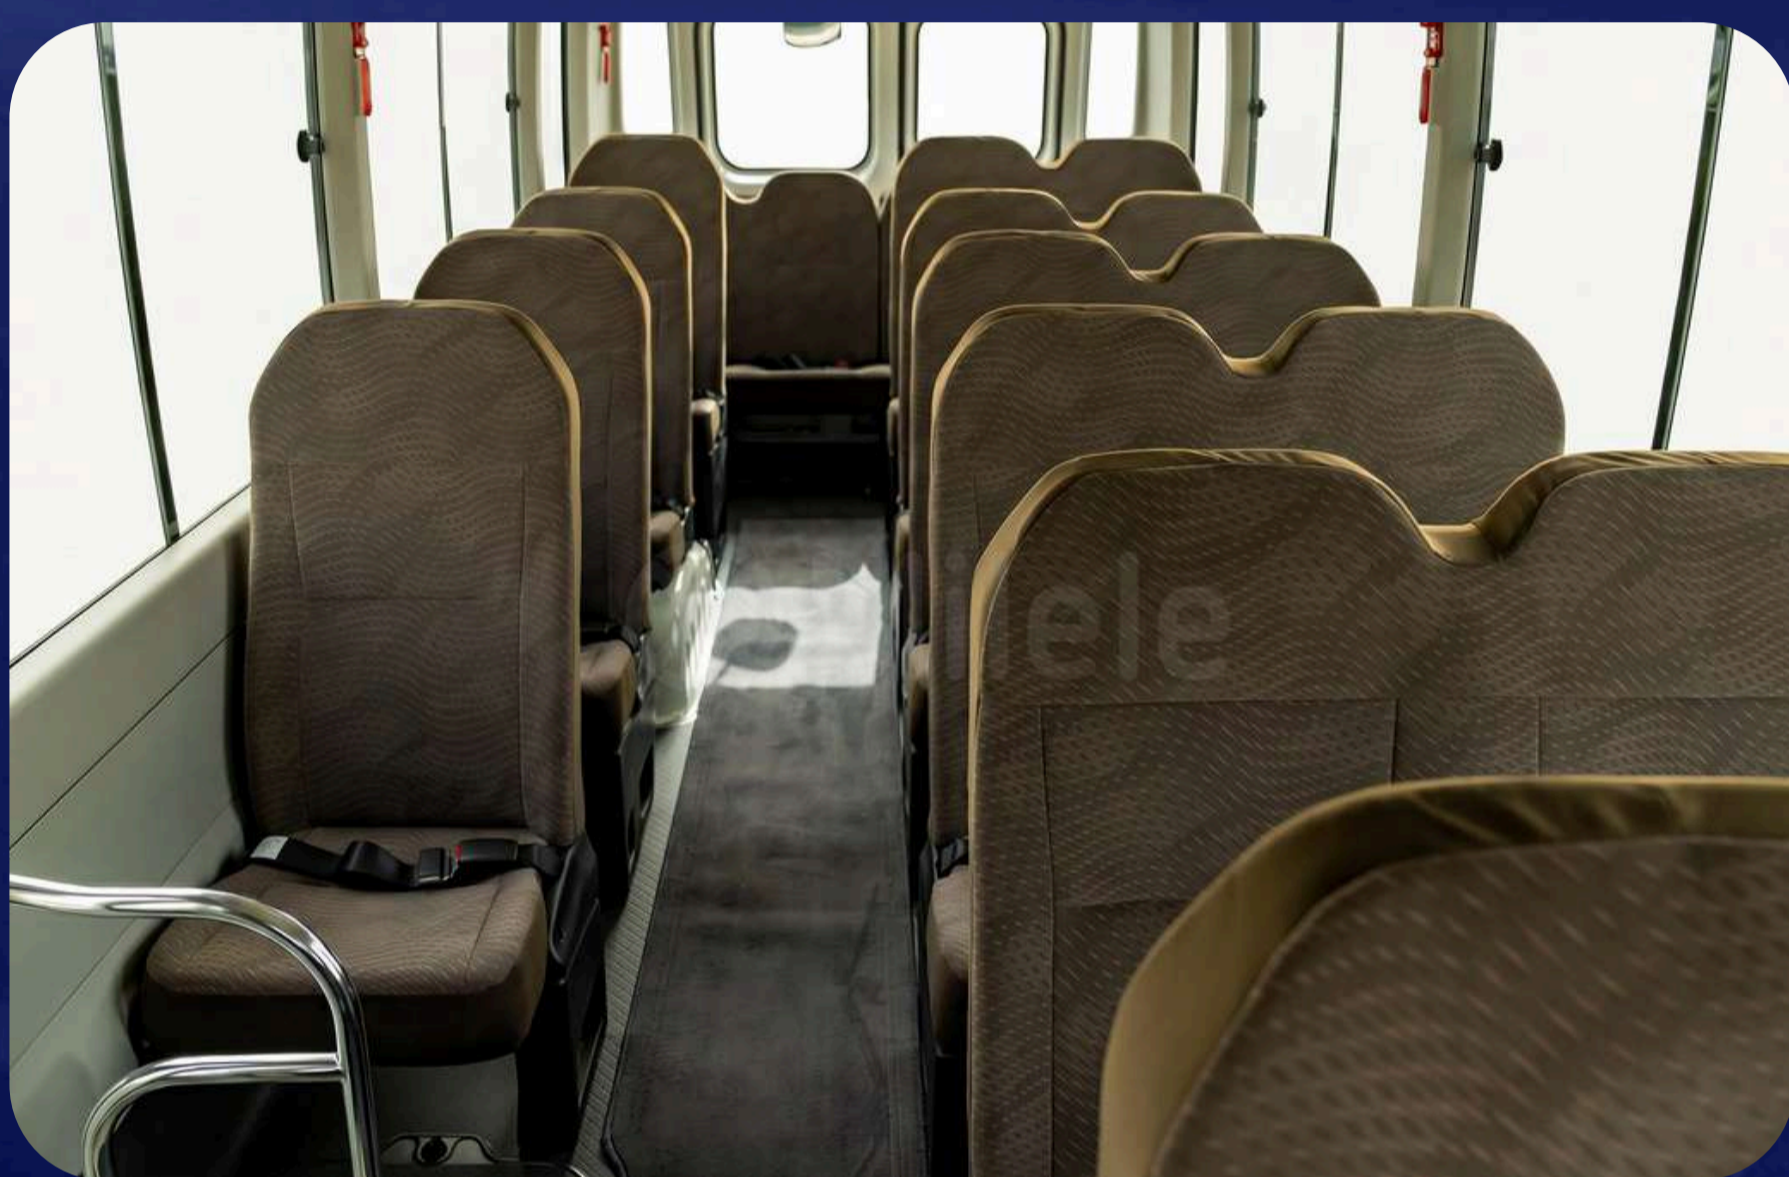

DRIVER'S ASSIST

	Cruise Control	No
	Lane Keep Assist	No
	Lane Departure Warning	No
	Blind Spot Monitoring	No
	Forward Collision Warning	No
	Automatic Emergency Braking	No
	Driver Attention Alert	No
	Parking Sensors	No
	Rearview Camera	No
	360° Surround View Camera	No
	Hill Start Assist	No
	Hill Descent Control	No
	Crawl Control	No

SAFETY FEATURES

	Front Airbags	Yes
	Side & Curtain Airbags	No
	Anti-Lock Braking System	Yes
	Electronic Stability Control	No
	Traction Control System	No
	Brake Assist	Yes
	Seatbelts with Pretensioners	Yes
	ISOFIX / Child Seat Anchors	No
	Tyre Pressure Monitoring System	Yes
	Rear Door Child Lock	No
	Crash Sensor Fuel Cut-Off	No
	Auto Brake Hold	No
	Engine Immobilizer	Yes