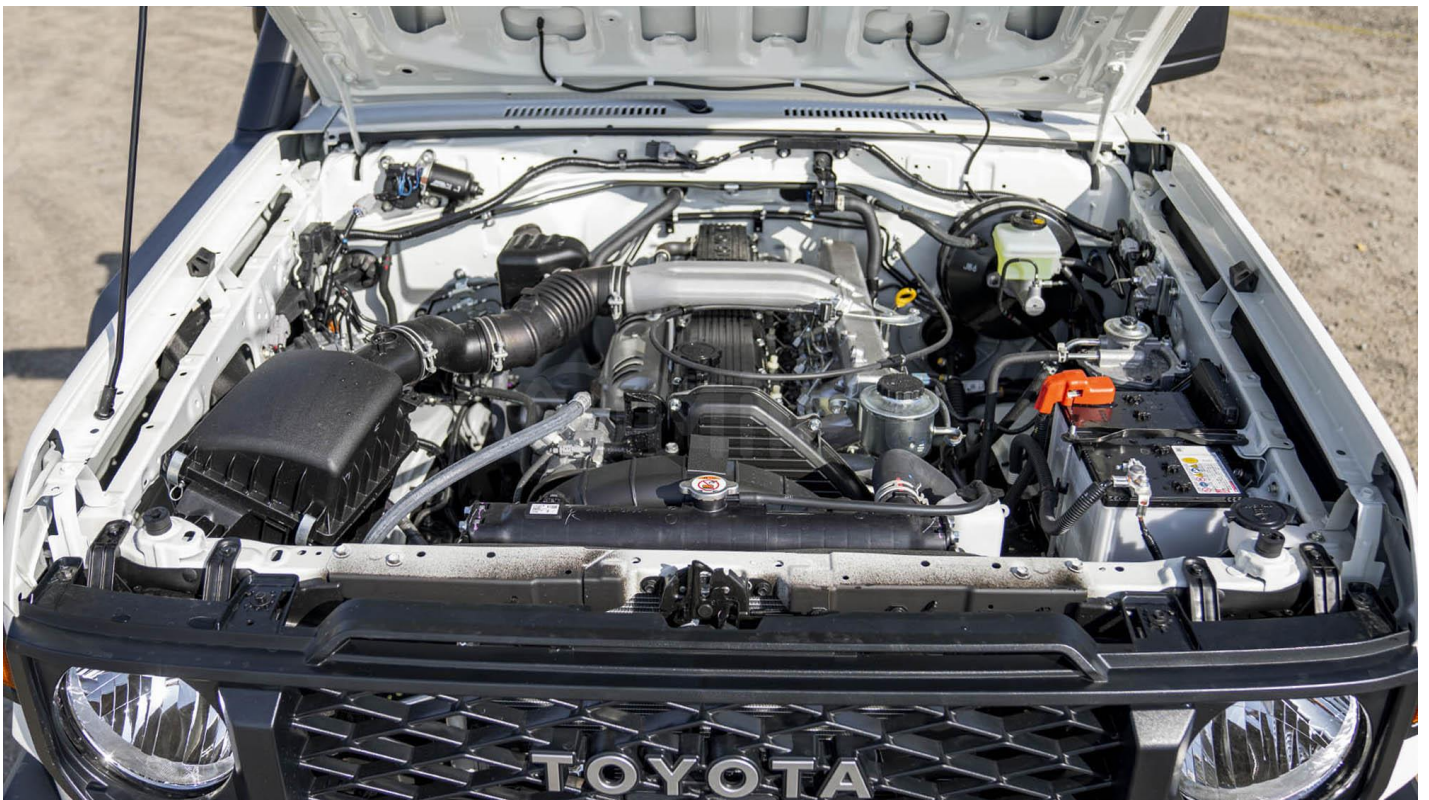

Milele
Automotive, Mobility, and Beyond

Ras Al Khor3, Dubai - UAE

P.O Box 6339

+971504996459

info@milele.com

www.milele.com

www.milele.com