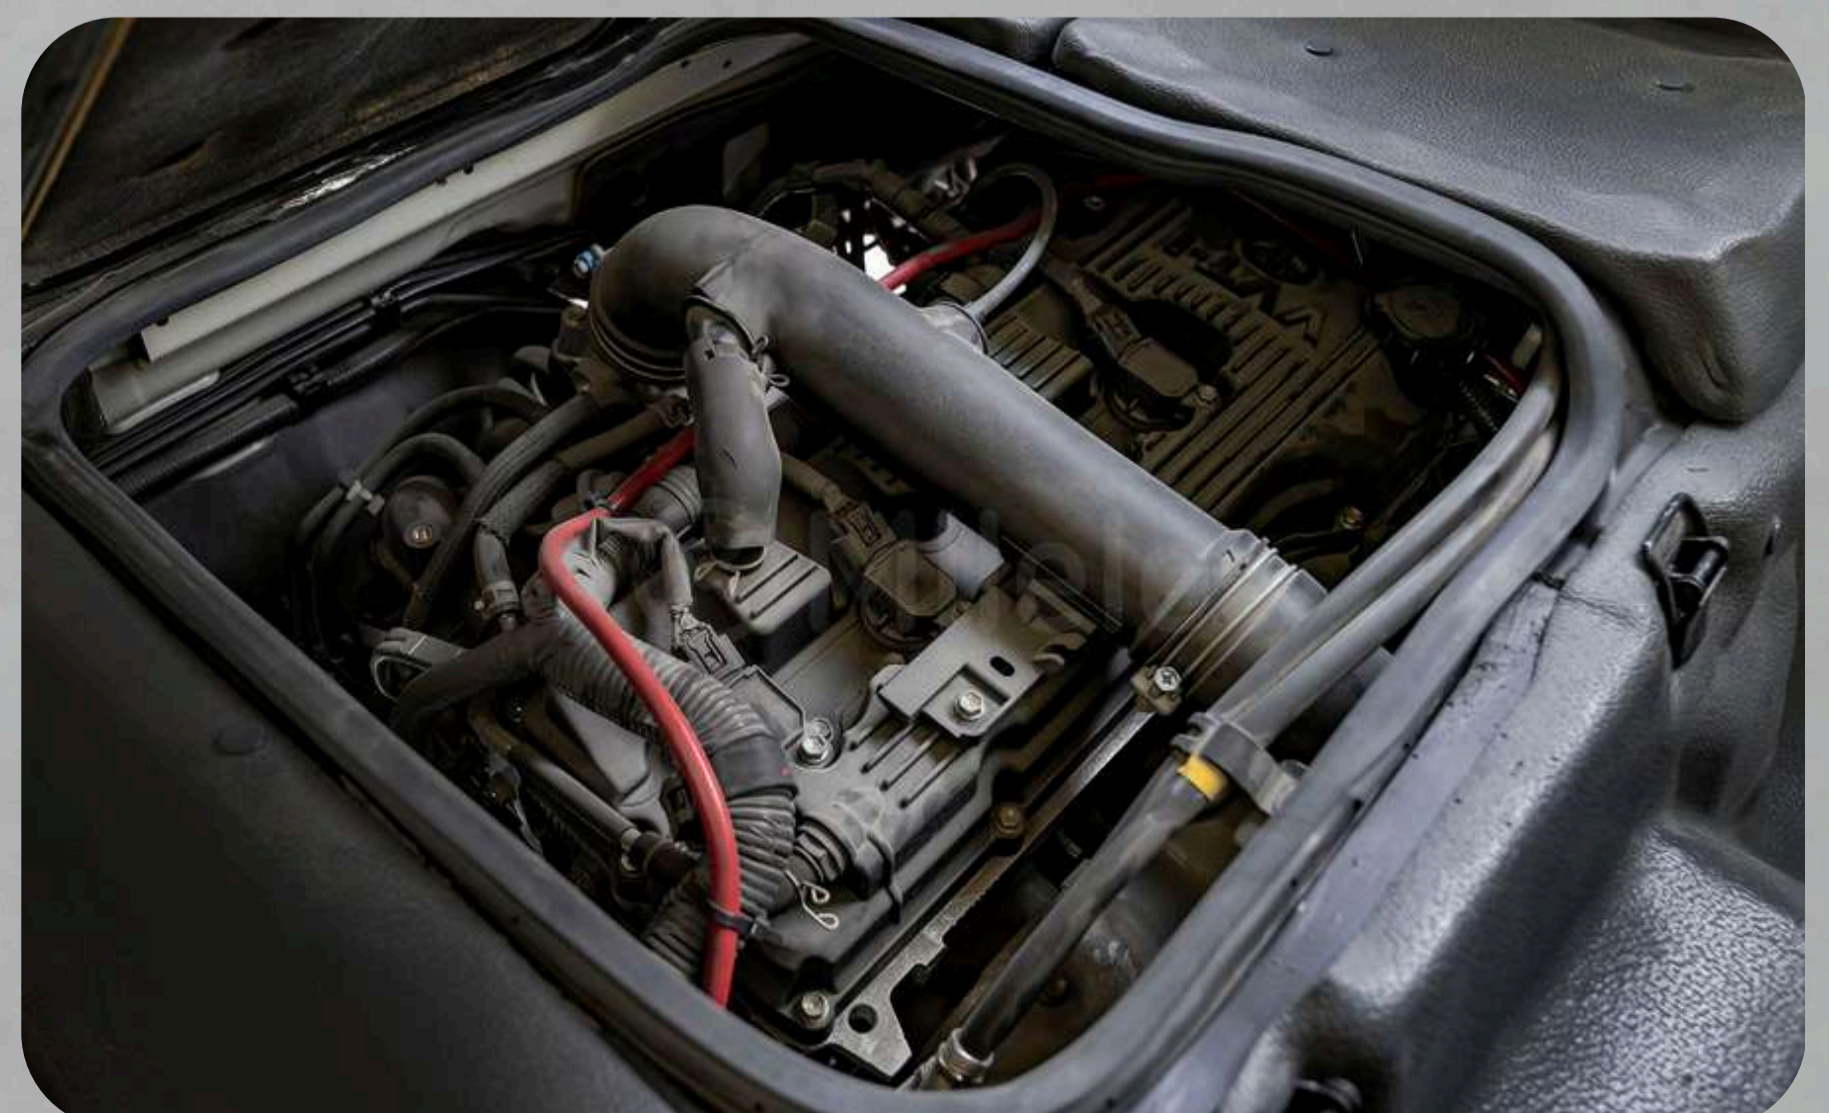

SAFETY FEATURES

	Front Airbags	Yes
	Side & Curtain Airbags	No
	Anti-Lock Braking System	Yes
	Electronic Stability Control	Yes
	Traction Control System	Yes
	Brake Assist	Yes
	Seatbelts with Pretensioners	Yes
	ISOFIX / Child Seat Anchors	No
	Tyre Pressure Monitoring System	Yes
	Rear Door Child Lock	No
	Crash Sensor Fuel Cut-Off	Yes
	Auto Brake Hold	No
	Engine Immobilizer	Yes