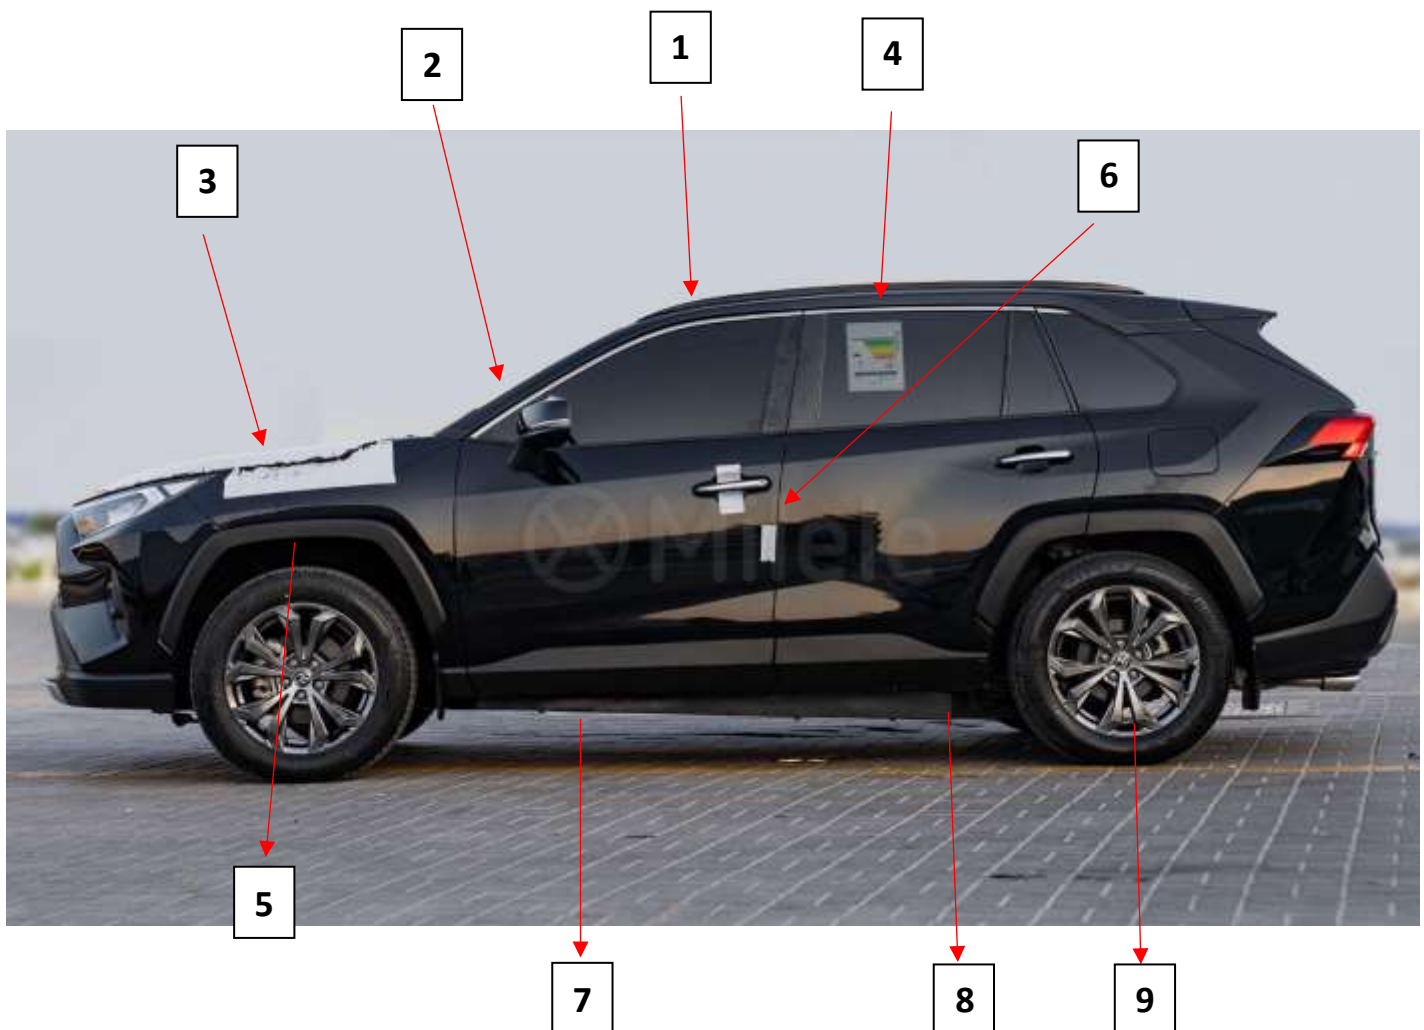

ARMORING DESIGN

1. Cabin: The armoring is integrated inside the vehicle's cab and forms a complete self-supporting structure to avoid excessive stress on the vehicle's original structure, made of special steel comprising doors, a body firewall, a roof and others.
2. Bullet Proof Window Glasses and Wind Shield for protection against bullets and blast.
3. The battery and control module of the engine are protected to the same level as the opaque areas.
4. The interior Armor-frame provides overlap for the large-surface Armor components such as the door Armor-plates and the windows.
5. Upgraded suspension to cope with the additional weight due to armoring
6. Heavy-duty hinges with in-built doorstop. Hinge mounting points are reinforced both in the pillars and in the doors in a way that the armoring of the door is supported by the armoring of the pillar
7. The floor of the vehicle is designed to defeat DM 51 Grenade. Explosion proof blanket made of ballistic steel.
8. Fuel Tank Protection.
9. Run-Flat devices have been installed on all wheels. Forced drive running can be maintained even if a tire goes flat.