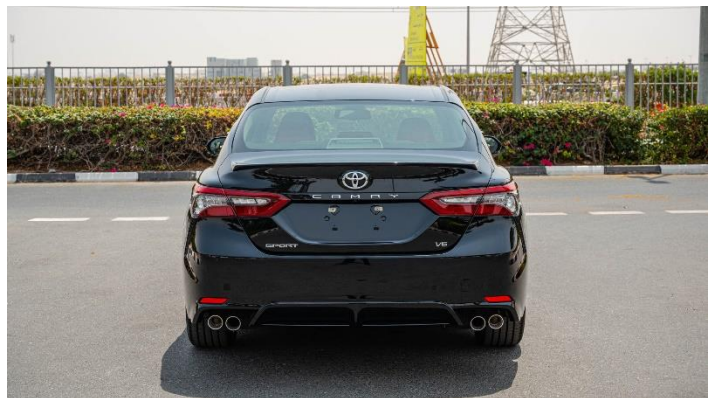

- @MileleMotors
- @MileleCorp
- @MileleMotors
- @MileleCorp
- @MileleCorp