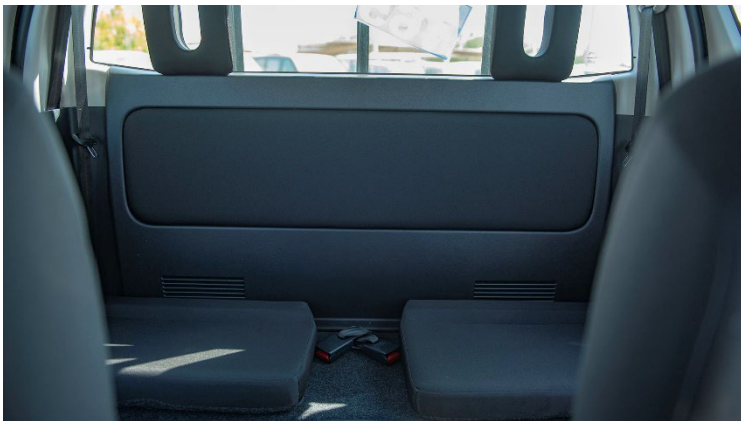

- @MileleMotors
- @MileleCorp
- @MileleMotors
- @MileleCorp
- @MileleCorp