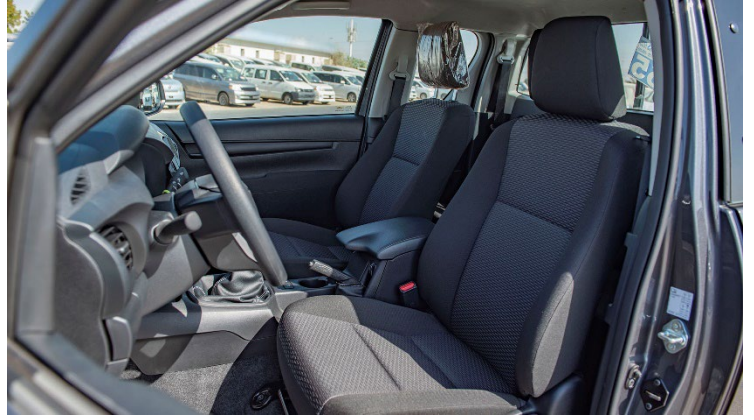

- @MileleMotors
- @MileleCorp
- @MileleMotors
- @MileleCorp
- @MileleCorp