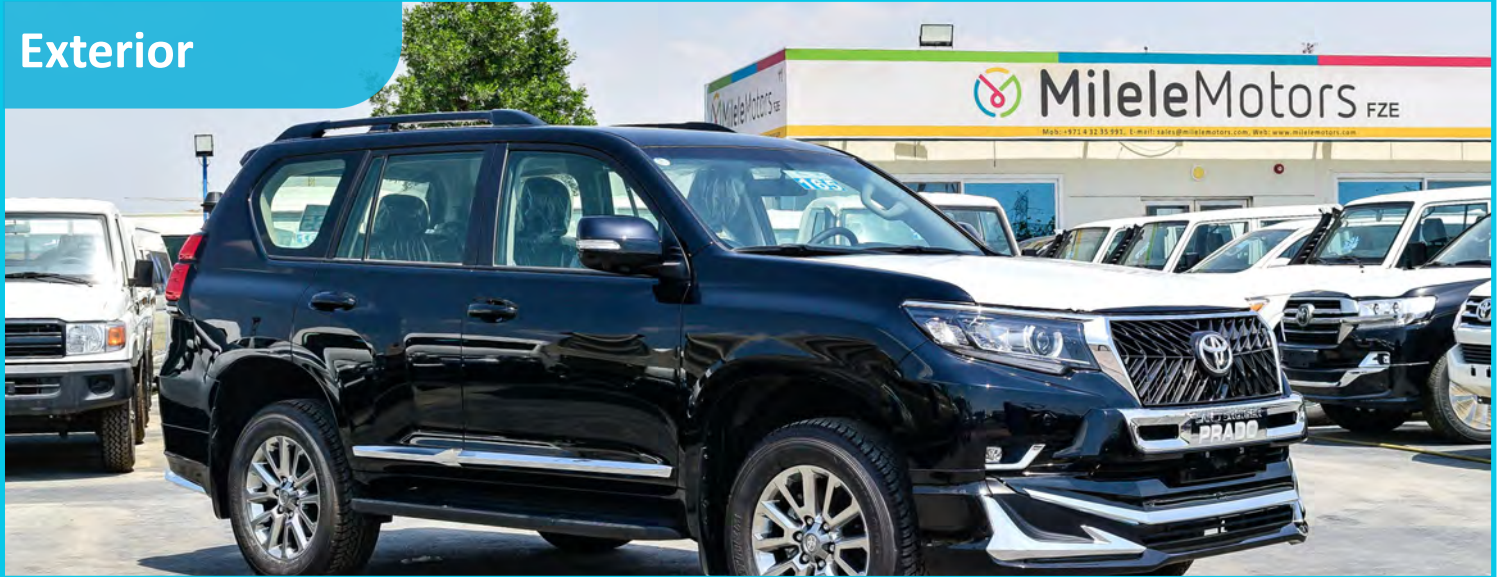

- /MileleMotors
- @MileleMotors
- MileleMotors
- @MileleMotors

TOYOTA

MileleMotors
Procuring, Sourcing, & Stocking Motor Vehicles.

Head office
P.O.Box : 6339
AF - 07, Block A, Samari Retail
Ras Al Khor 3, Dubai - UAE
Tel: +971 50 4996459
Mail: info@milelemotors.com

(LHD) Toyota Prado VXL 2.7L Petrol

Exterior