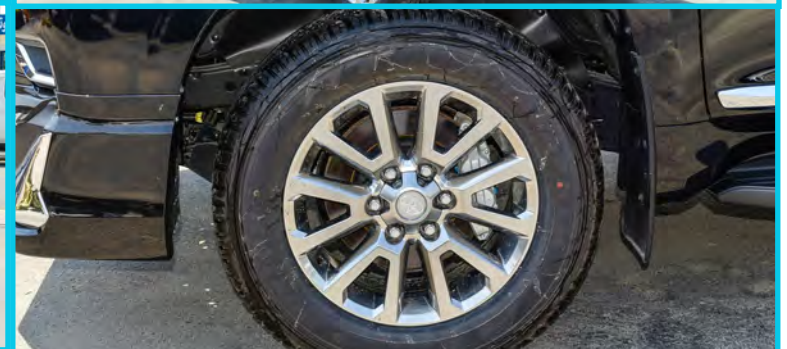

- /MileleMotors
- @MileleMotors
- MileleMotors
- @MileleMotors

TOYOTA

MileleMotors
Procuring, Sourcing, & Stocking Motor Vehicles.

Head office
P.O.Box : 6339
AF - 07, Block A, Samari Retail
Ras Al Khor 3, Dubai - UAE
Tel: +971 50 4996459
Mail: info@milelemotors.com

(LHD) Toyota Prado VXL 2.7L Petrol

Exterior